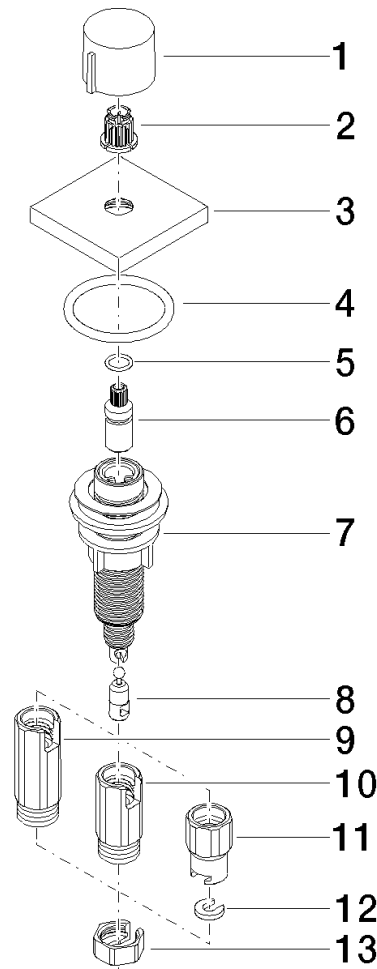

Strainer waste with control handle - Chrome

LOT

10 711 970

- control for single basin
- including adapter for Bowden cable

Fits LOT

	Chrome	10 711 970-00
	Brushed Platinum	10 711 970-06
	Platinum	10 711 970-08
	Durabress (23kt Gold)	10 711 970-09
	Dark Chrome	10 711 970-19
	Brushed Durabress (23kt Gold)	10 711 970-28
	Matte Black	10 711 970-33
	Brushed Champagne (22kt Gold)	10 711 970-46
	Champagne (22kt Gold)	10 711 970-47
	Brushed Chrome	10 711 970-93
	Brushed Dark Platinum	10 711 970-99

10 711 970

mm [inches]

10 711 970

Parts for other finishes can be found here: Brushed Platinum

Spare parts list

No.	Item Number	Name	Quantity used	Delivery time
1	09 20 97 030-00	handle	1	10
2	90 12 12 002 00 90	fixing cap	1	2
3	09 27 87 007-00	rosette	1	10
4	90 14 10 043 00 90	seal	1	2
5	09 14 10 042 90	seal	1	2
6	09 29 06 087-00	spindle	1	10
7	04 30 01 029 00 90	adaptor	1	2
8	09 24 03 175 90	adaptor	1	2
9	09 11 10 073-07	connection	1	30
10	09 11 10 074-07	connection	1	30
11	09 11 10 079-07	connection	1	30
12	09 30 11 087 90	disc	1	2
13	09 23 30 024-07	nut	1	30